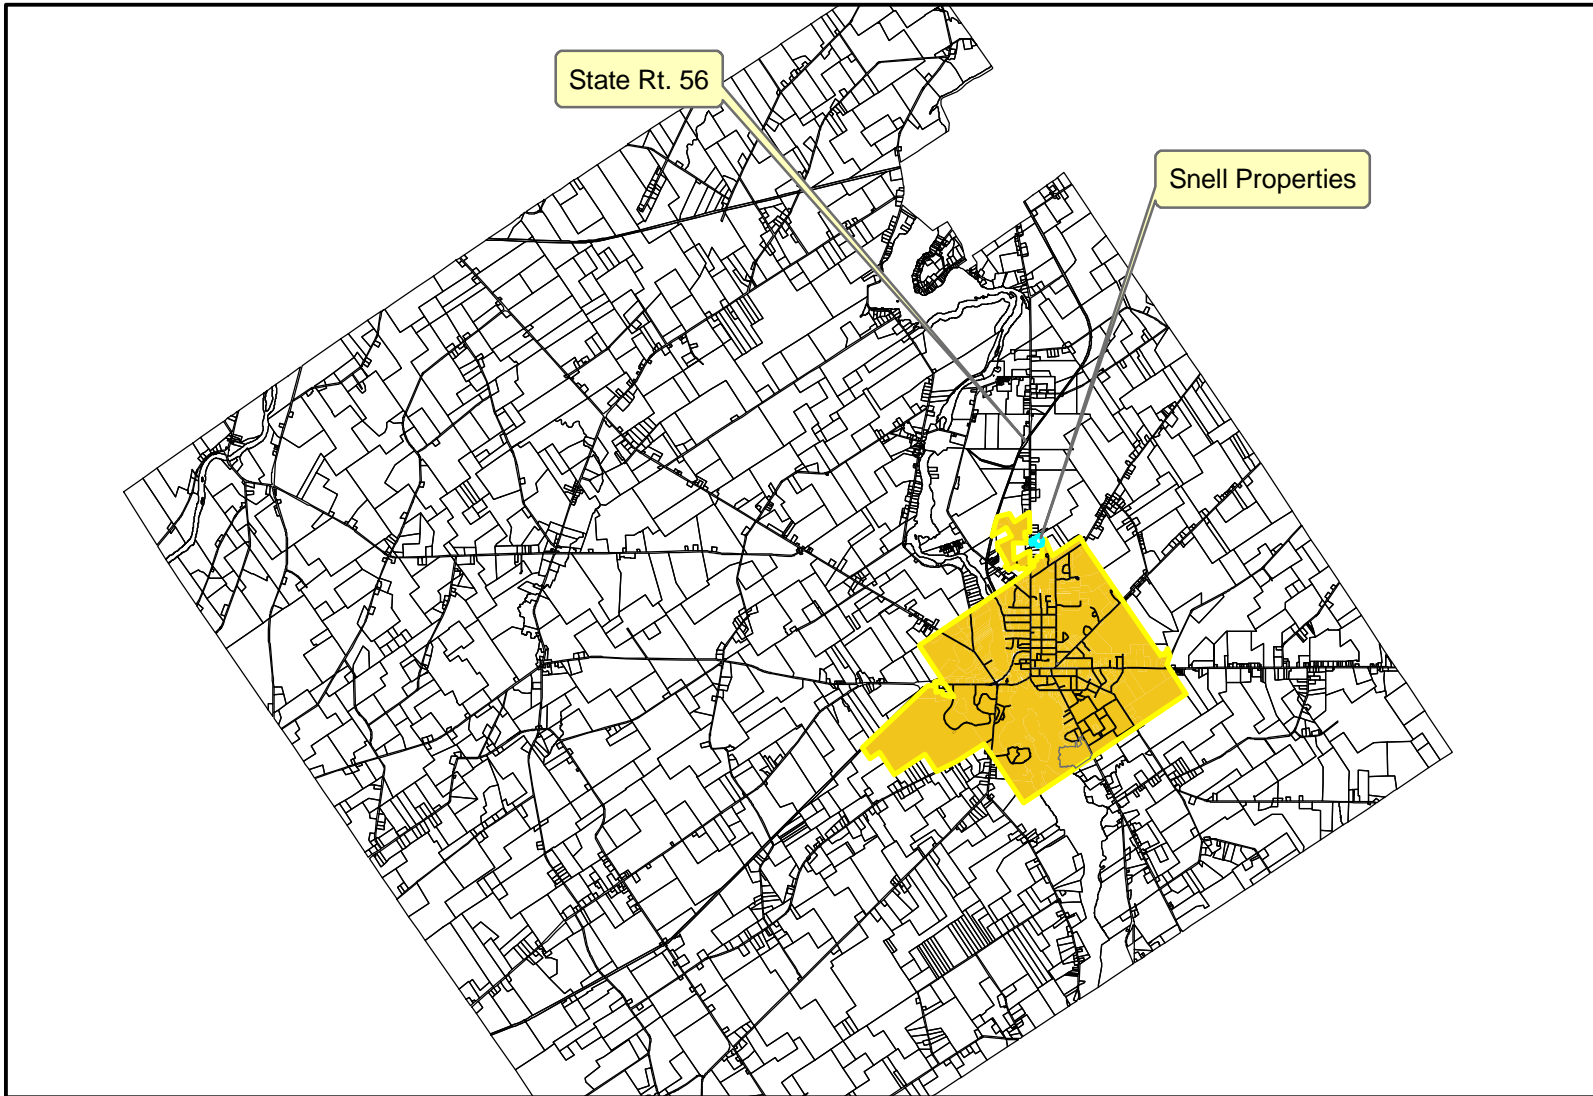

# Snell Annexation- Town/Village of Potsdam

## Legend

- Boundary
- Roads
- parcelsVil
- parcelstwn

Miles